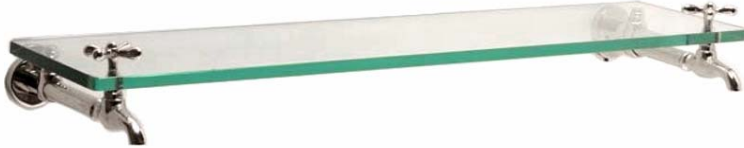

Bathroom Range

M R J Ltd.
Exporting From India

DWB0701
Glass shelf

Size:

DWB0702
Hook

Size:

DWB0703
Towel Rail

Size:

DWB0704
Towel Ring

Size :

1953 – 2006
Over 50 Years of
International Trading

Bathroom Range

**DWB0706
Hook**

Size:

**DWB0706
Tumbler/Soap Dish holder**

Size: